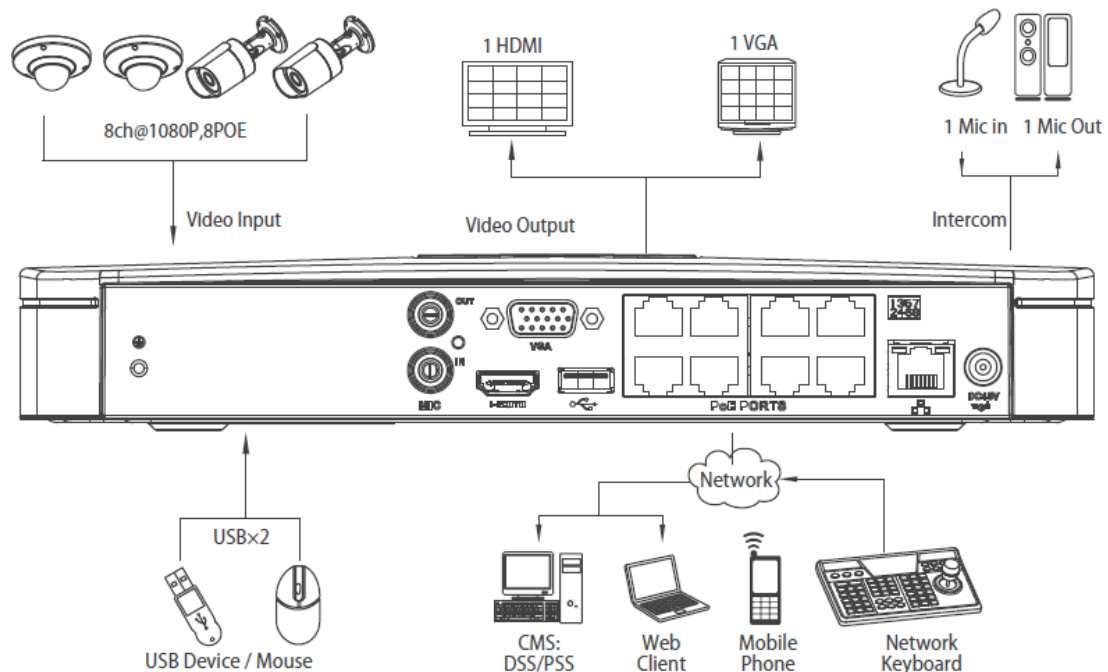

DH-NVR4108/4116-8P

Auxiliary Interface	
USB	2 ports, USB2.0
General	
Power Supply	DC48V/2A
Power Consumption	NVR: 12W(without HDD) PoE: Max 25.5w for single port
Working Environment	-10°C~+55°C / 10%~90%RH / 86~106kpa
Dimension (W×D×H)	Smart 1U, 270mm×205mm×45mm
Weight	0.6~0.7KG(without HDD)

System Connection

*Takes NVR4108-8Pas an example

Dahua Technology Co., Ltd.

1199'BinAn Road, Binjiang District, Hangzhou, China

Tel: +86-571-87688883

Fax: +86-571-87688815

Email: overseas@dahuatech.com

www.dahuatech.com

*Design and specifications are subject to change without notice.

© 2014Dahua Technology Co., Ltd.