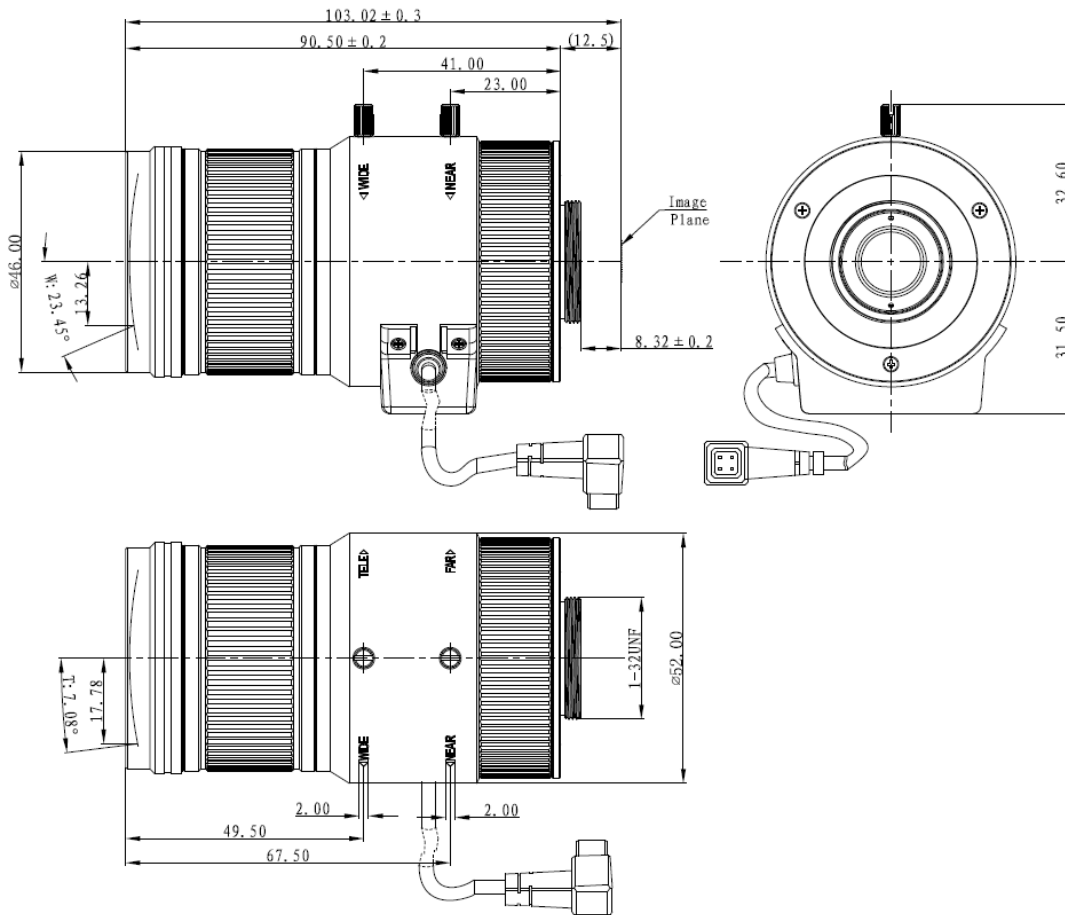

DH-PLZ21C0-P

12 MegaPixel P-Iris Lens

Specifications

Model	DH-PLZ21C0-P	
Parameter		
Image format	1/1.7" (max. image format>φ9.33)	
Focal length	10.5-42mm	
Aperture	F1.5±10%	
Field Angle	W: 46.9° x 37.2° x 27.6° T: 14.2° x 11.2° x 8.4°	
M.O.D.	0.3m	
TV Distortion	-3%(Wide)	
IR Correction	Yes	
Lens Control	Focus	Manual
	Zoom	Manual
	Iris	P-Iris
Mount	CS	
Dimension	Ø52x90.5mm	
Weight	320g	
Operating temperature	-30℃~+70℃	

DH-PLZ21C0-P

Dimensions (mm)

Dahua Technology Co., Ltd.

1199 BinAn Road, Binjiang District, Hangzhou, China

Tel: +86-571-87688883

Fax: +86-571-87688815

Email: overseas@dahuatech.com

www.dahuasecurity.com