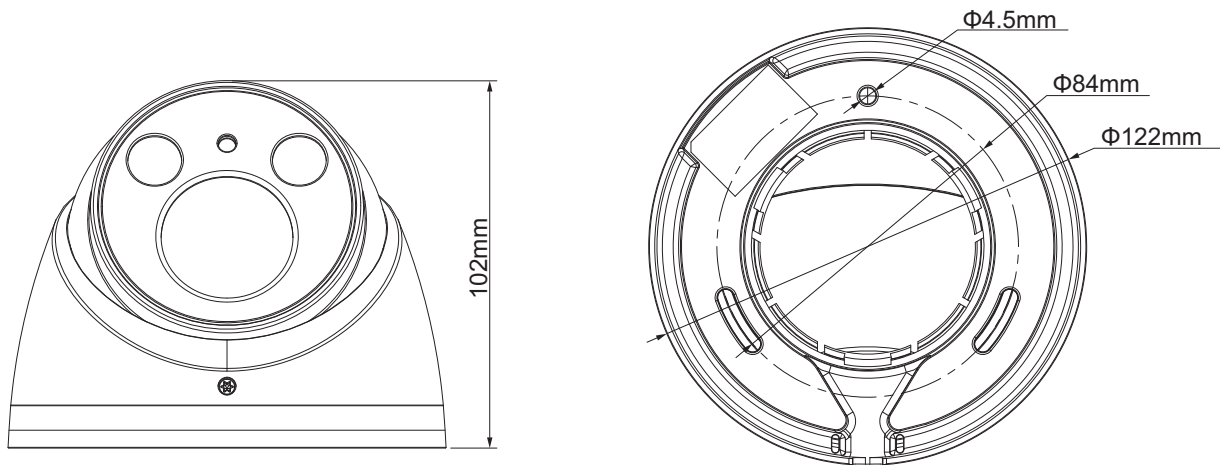

DH-HAC-HDW2221R-Z-DP

2.1Megapixel 1080P Water-proof WDR IR HDCVI Dome Camera

Features

- 1/2.7" 2.1Megapixel CMOS
- 25/30fps@1080P, 25/30/50/60fps@720P
- High speed, long distance real-time transmission
- HD and SD dual-output
- OSD Menu, control over coaxial cable
- WDR(120dB), Day/Night(ICR), AWB, AGC, BLC, 3DNR
- 2.7~12mm motorized lens
- Max. IR LEDs length 60m, Smart IR
- IP67, AC24V/DC12V

DH-HAC-HDW2221R-Z-DP

Technical Specifications

Model	DH-HAC-HDW2221RP-Z-DP	DH-HAC-HDW2221RN-Z-DP
Camera		
Image Sensor	1/2.7" 2.1Megapixel CMOS	
Effective Pixels	1928(H)×1088(V)	
Electronic Shutter	1.3s~1/30,000s	1s~1/30,000s
Video Frame Rate	25/30/50/60fps@720P; 25/30fps@1080P	
Synchronization	Internal	
Min. Illumination	0.03Lux/F1.4, 0Lux IR on	
Video Output	1-channel BNC HDCVI high definition video output & CVBS standard definition video output	
Camera Features		
Max. IR LEDs Length	60m, Smart IR	
Day/Night	Auto(ICR) / Color / B/W	
Backlight Compensation	120dB True WDR	
Noise Reduction	2D/3D	
OSD Menu	Multi-language	
Lens		
Focal Length	2.7~12mm	
Angle of View	H: 99° ~37°	
Lens Type	Motorized / Fixed Iris	
Mount Type	Φ14	
General		
Power Supply	AC24V±25%/DC12V±25%	
Power Consumption	Max 12W	
Working Environment	-30°C~+60°C / Less than 95%RH (no condensation)	
Transmission Distance	Over 500m via 75-3 coaxial cable	
Ingress Protection	IP67	
Dimensions	Φ122mm×102mm	
Weight	0.55kg	
Material	Metal	

DH-HAC-HDW2221R-Z-DP

Dimensions (mm)

Accessories (optional)

		
PFB203W	PFA137	PFA152

Dahua Technology Co., Ltd.

1199 BinAn Road, Binjiang District, Hangzhou, China

Tel: +86-571-87688883

Fax: +86-571-87688815