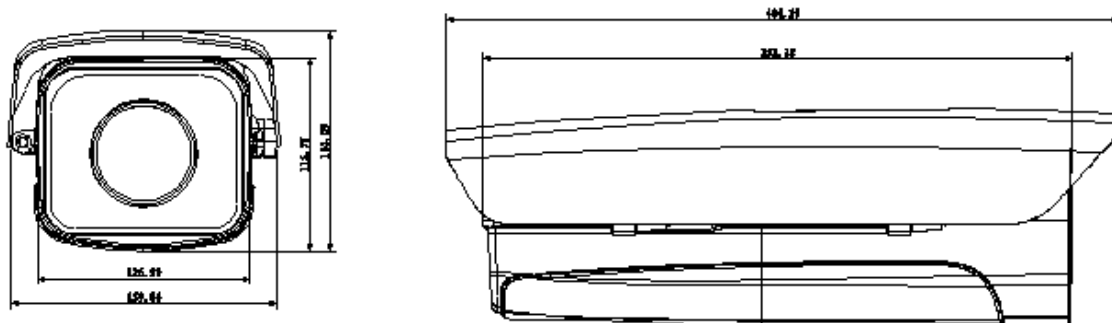

## Technical Specifications

<b>Model</b>	<b>DH-SDZH2030S-N</b>	
<b>Camera</b>		
Image Sensor	1/2.8" CMOS	
Effective Pixels	1944(H) x 1092(V), 2 Megapixels	
Scanning System	Progressive	
Electronic Shutter Speed	1/1 ~ 1/30,000s	
Min. Illumination	B/W: 0.005 Lux/F1.6	
S/N Ratio	More than 50dB	
Video Output	BNC(1.0Vp-p/75Ω), PAL / NTSC	
<b>Camera Features</b>		
Day/Night	Auto(ICR) / Color / B/W	
Backlight Compensation	BLC / HLC / DWDR	
White Balance	Auto, ATW, Indoor, Outdoor, Manual	
Gain Control	Auto / Manual	
Noise Reduction	2D / 3D	
Privacy Masking	Up to 24 areas	
Digital Zoom	16x	
<b>Lens</b>		
Focal Length	4.3mm~129mm (30x Optical zoom)	
Max Aperture	F1.6 ~ F5	
Focus Control	Auto/ Manual	
FOV-H	H: 65.1° ~ 2.3°	
Close Focus Distance	10mm~ 1500mm	
<b>Video</b>		
Compression	H.264 / MJPEG	
Resolution	1080P(1920×1080) / 720P(1280×720) / D1(704×576/704×480) / CIF(352×288/352×240)	
Frame Rate	Main Stream	1080P/720P(1 ~ 25/30fps)
	Sub Stream	D1/CIF(1 ~ 25/30fps)
Bit Rate	H.264: 56K ~ 8192Kbps, MJPEG: 56K ~ 20480Kbps	
<b>Audio</b>		
Compression	G.711a / G.711u(32kbps) / PCM(128kbps)	
Interface	1/1 channel In/Out	
<b>Network</b>		
Ethernet	RJ-45 (10/100Base-T)	
Protocol	IPv4/IPv6, HTTP, HTTPS, SSL, TCP/IP, UDP, UPnP, ICMP, IGMP, SNMP, RTSP, RTP, SMTP, NTP, DHCP, DNS, PPPOE, DDNS, FTP, IP Filter, QoS, Bonjour	
ONVIF	ONVIF Profile S	
Max. User Access	20 users	
Smart Phone	iPhone, iPad, Android, Windows Phone	

### Dimensions (mm)