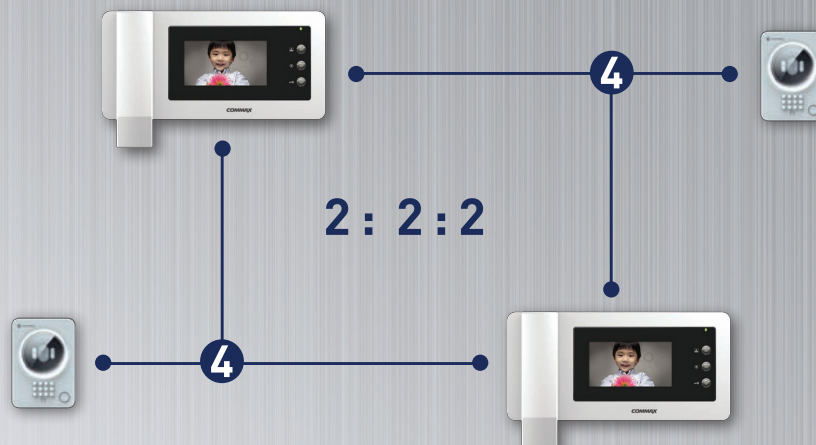

New 4.3" Crystal View **CDV-43N**

Icons

• Monitor	
• Interphone	
• Open	

Specification

- Power Source : AC 100~240V, 50/50Hz
- Mounted type : Wall surface mounted type
- LCD size : 4.3" color wide LCD
- Wiring : 4 wires
- Dimension : 259.5 X 126 X 37(mm)

Features

PAL, NTSC Convertable / LED Back Light /
Up to 2 cameras, 2 monitors and 2 interphones /
Flat surface for slim look / Monitoring an entrance /
Talk with a visitor

Diagram

COMMAX.Co.,Ltd.

• #513-11, Sangdaewon-dong, Jungwon-gu, Seongnam-city, Kyunggi-do, Korea
• TEL. +82-31-7393-540~550 FAX. +82-31-745-2133

www.commax.com

World Class Product of KOREA